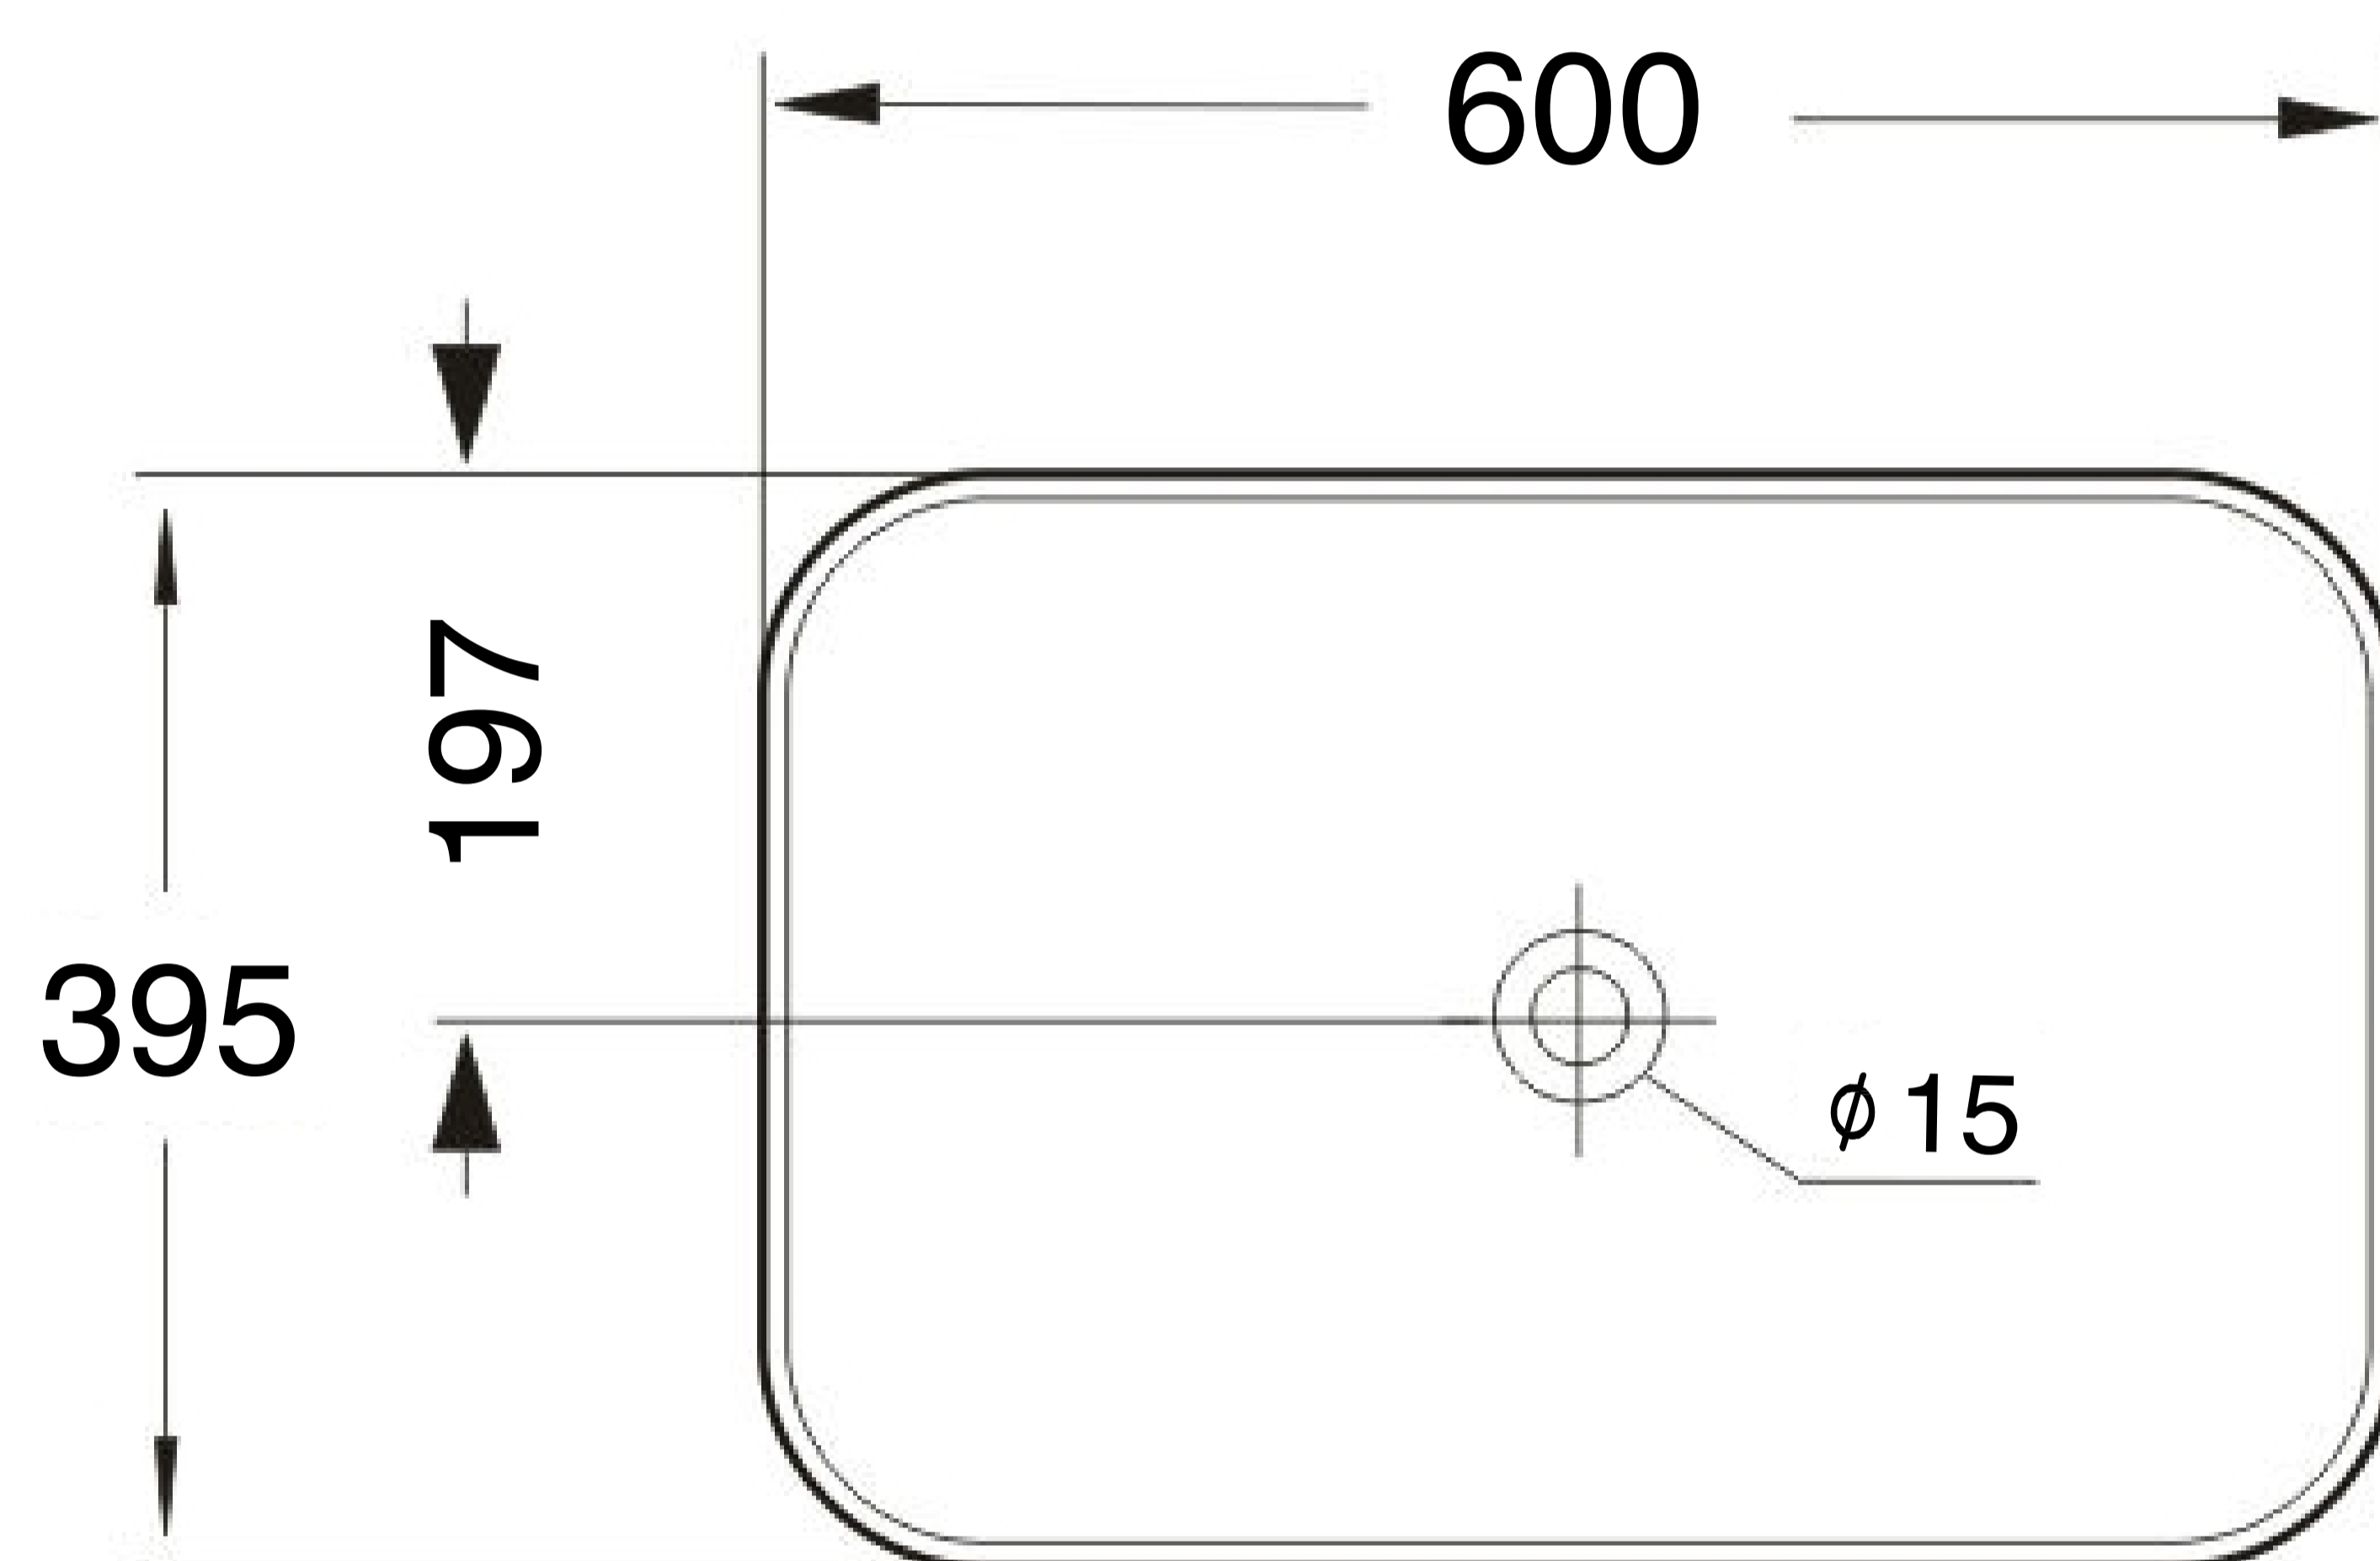

Table Mounted Wash Basin

Product Code : 1925

Technical Drawing

All dimension are in **mm**