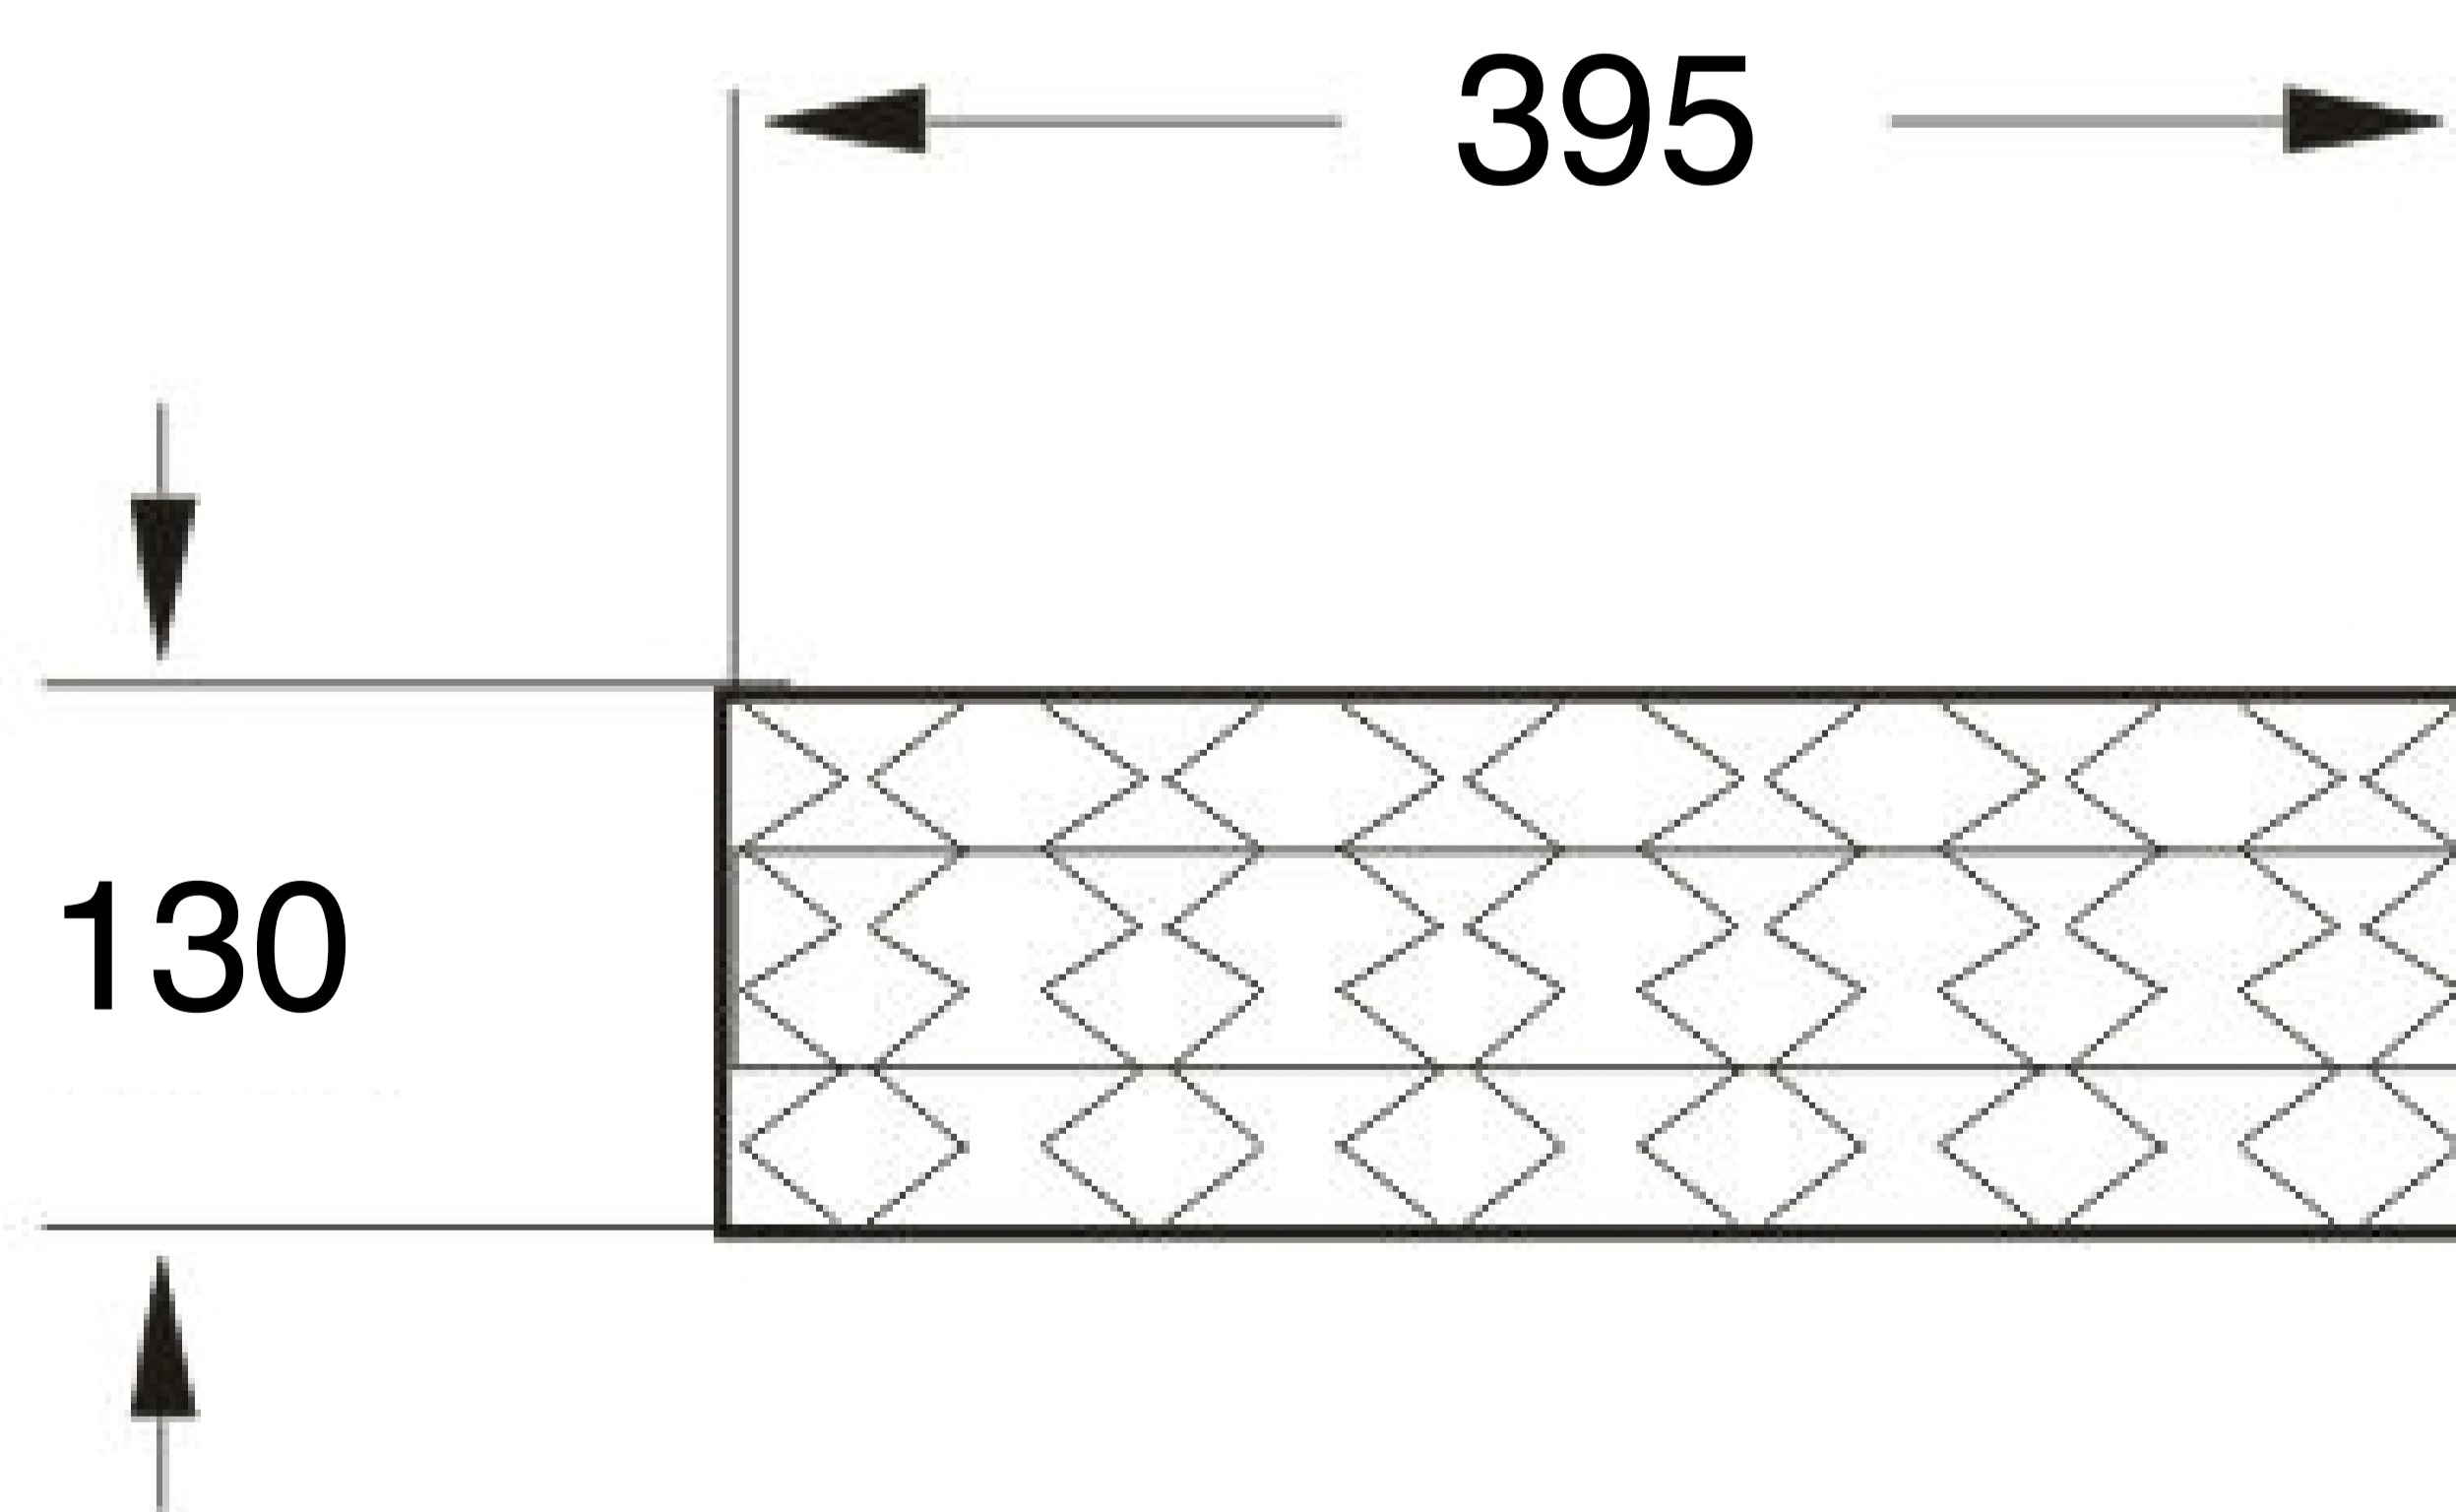

Table Mounted Wash Basin

Product Code : 1925

Technical Drawing

All dimension are in **mm**